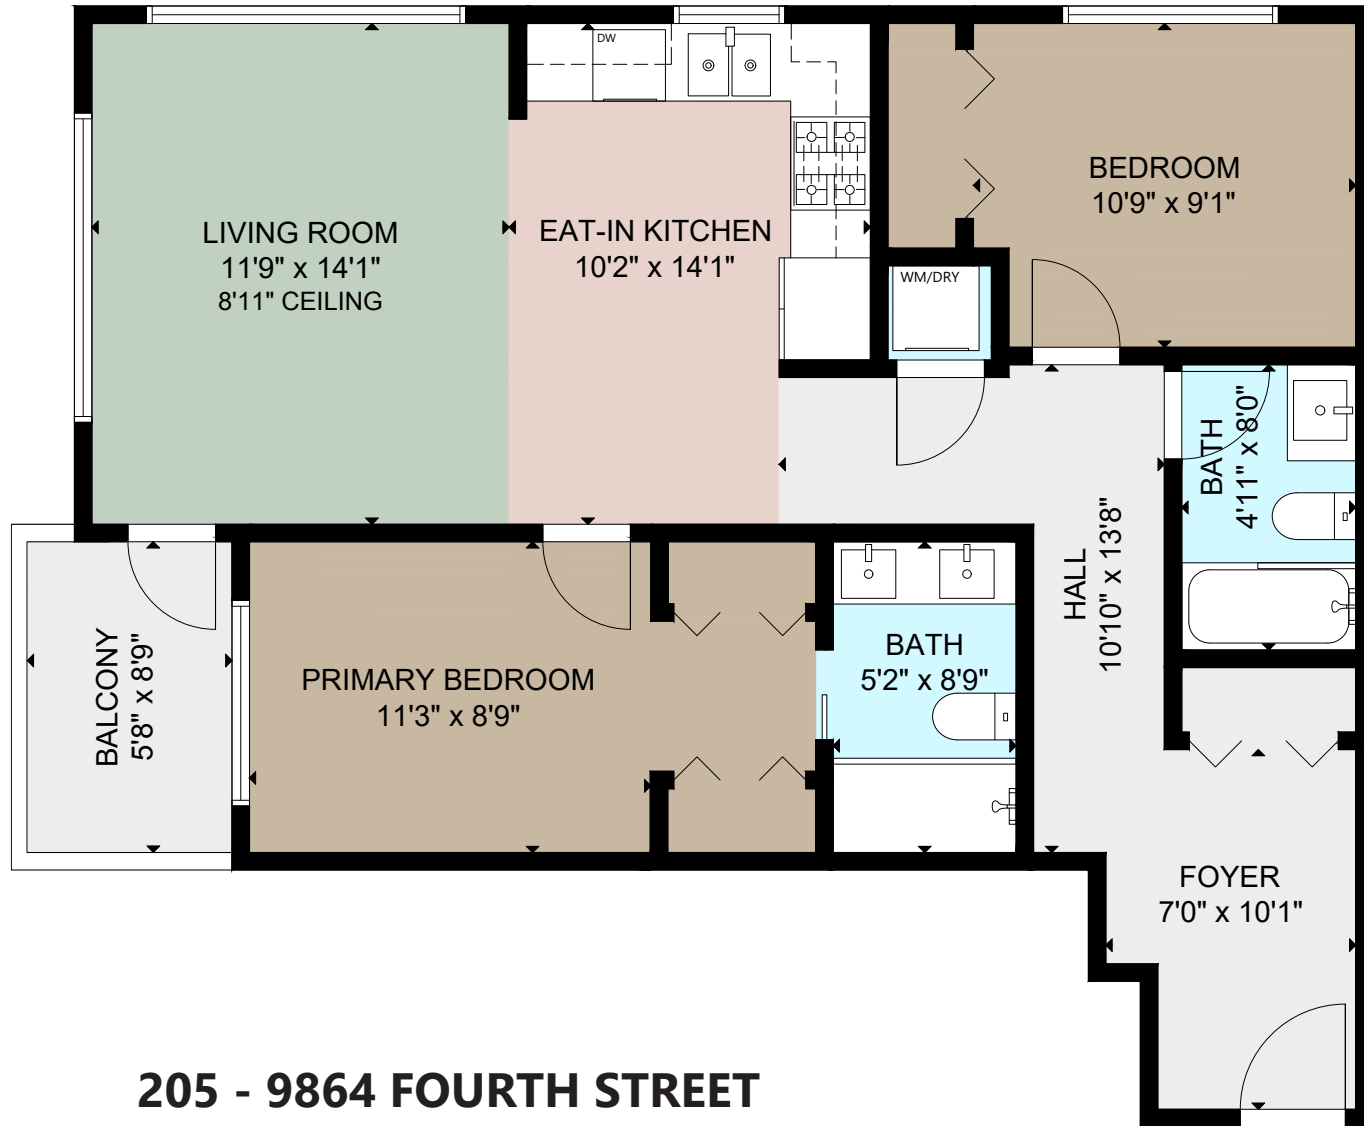

MAIN FLOOR
896 SQ. FT.

205 - 9864 FOURTH STREET

	FINISHED	UNFINISHED	DECK/PATIO
MAIN	896	-	50
TOTAL	896	-	50

SIZE AND DIMENSIONS ARE APPROXIMATE, ACTUAL MAY VARY
PREPARED FOR THE EXCLUSIVE USE OF

VICTORIA REAL ESTATE TEAM